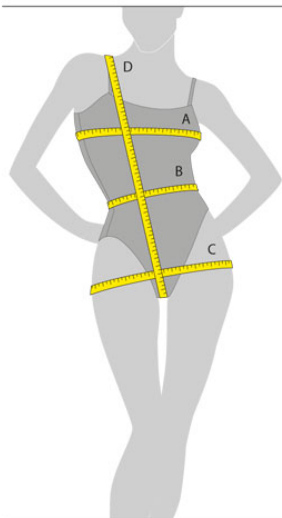

DANCE SIZE CHART /
CHARTRE DES GRANDEURS DANSE

GIRL/FILLE	2-4	4-6	6X-7	8-10	12-14
A: BUST/BUSTE	20-22 in/po (51-56 cm)	22-24 in/po (55.5-60.5 cm)	24-26 in/po (60.5-66 cm)	26-28 in/po (66-71 cm)	28-30 in/po (71-76 cm)
B: WAIST/TAILLE	18-19 in/po (46-48 cm)	19-20 in/po (48-50.5 cm)	20-21 in/po (50.5-53 cm)	21-22 in/po (53-55.5 cm)	22-23 in/po (55.5-58 cm)
C: HIPS/HANCHES	22-24 in/po (56-61 cm)	24-26 in/po (60.5-66 cm)	26-28 in/po (66-71 cm)	28-30 in/po (71-76 cm)	30-32 in/po (76-81 cm)
D: GIRTH/TRONC	34-37 in/po (86-94 cm)	38-41 in/po (96.5-104 cm)	42-45 in/po (106.5-114 cm)	46-49 in/po (116.5-124 cm)	50-52 in/po (127-132 cm)
WOMEN/FEMME	XS-TP	S-P	M	L-G	XL-XG
A: BUST/BUSTE	29-32 in/po (73.5-81cm)	31-34 in/po (78.5-86 cm)	33-36 in/po (83.5-91 cm)	35-38 in/po (88.5-96.5 cm)	39-42 in/po (99-106.5 cm)
B: WAIST/TAILLE	23-24 in/po (58-60.5 cm)	24-27 in/po (60.5-68.5 cm)	26-29 in/po (66-73.5 cm)	29-32 in/po (73.5-81 cm)	32-35 in/po (81-88.5 cm)
C: HIPS/HANCHES	31-34 in/po (78.5-86 cm)	33-36 in/po (83.5-91 cm)	36-39 in/po (91-99 cm)	39-42 in/po (99-106.5 cm)	41-44 in/po (104-111.5 cm)
D: GIRTH/TRONC	52-55 in/po (132-139.5 cm)	56-59 in/po (142-149.5 cm)	59-62 in/po (149.5-157 cm)	62-65 in/po (157-165 cm)	63-66 in/po (165-167.5 cm)